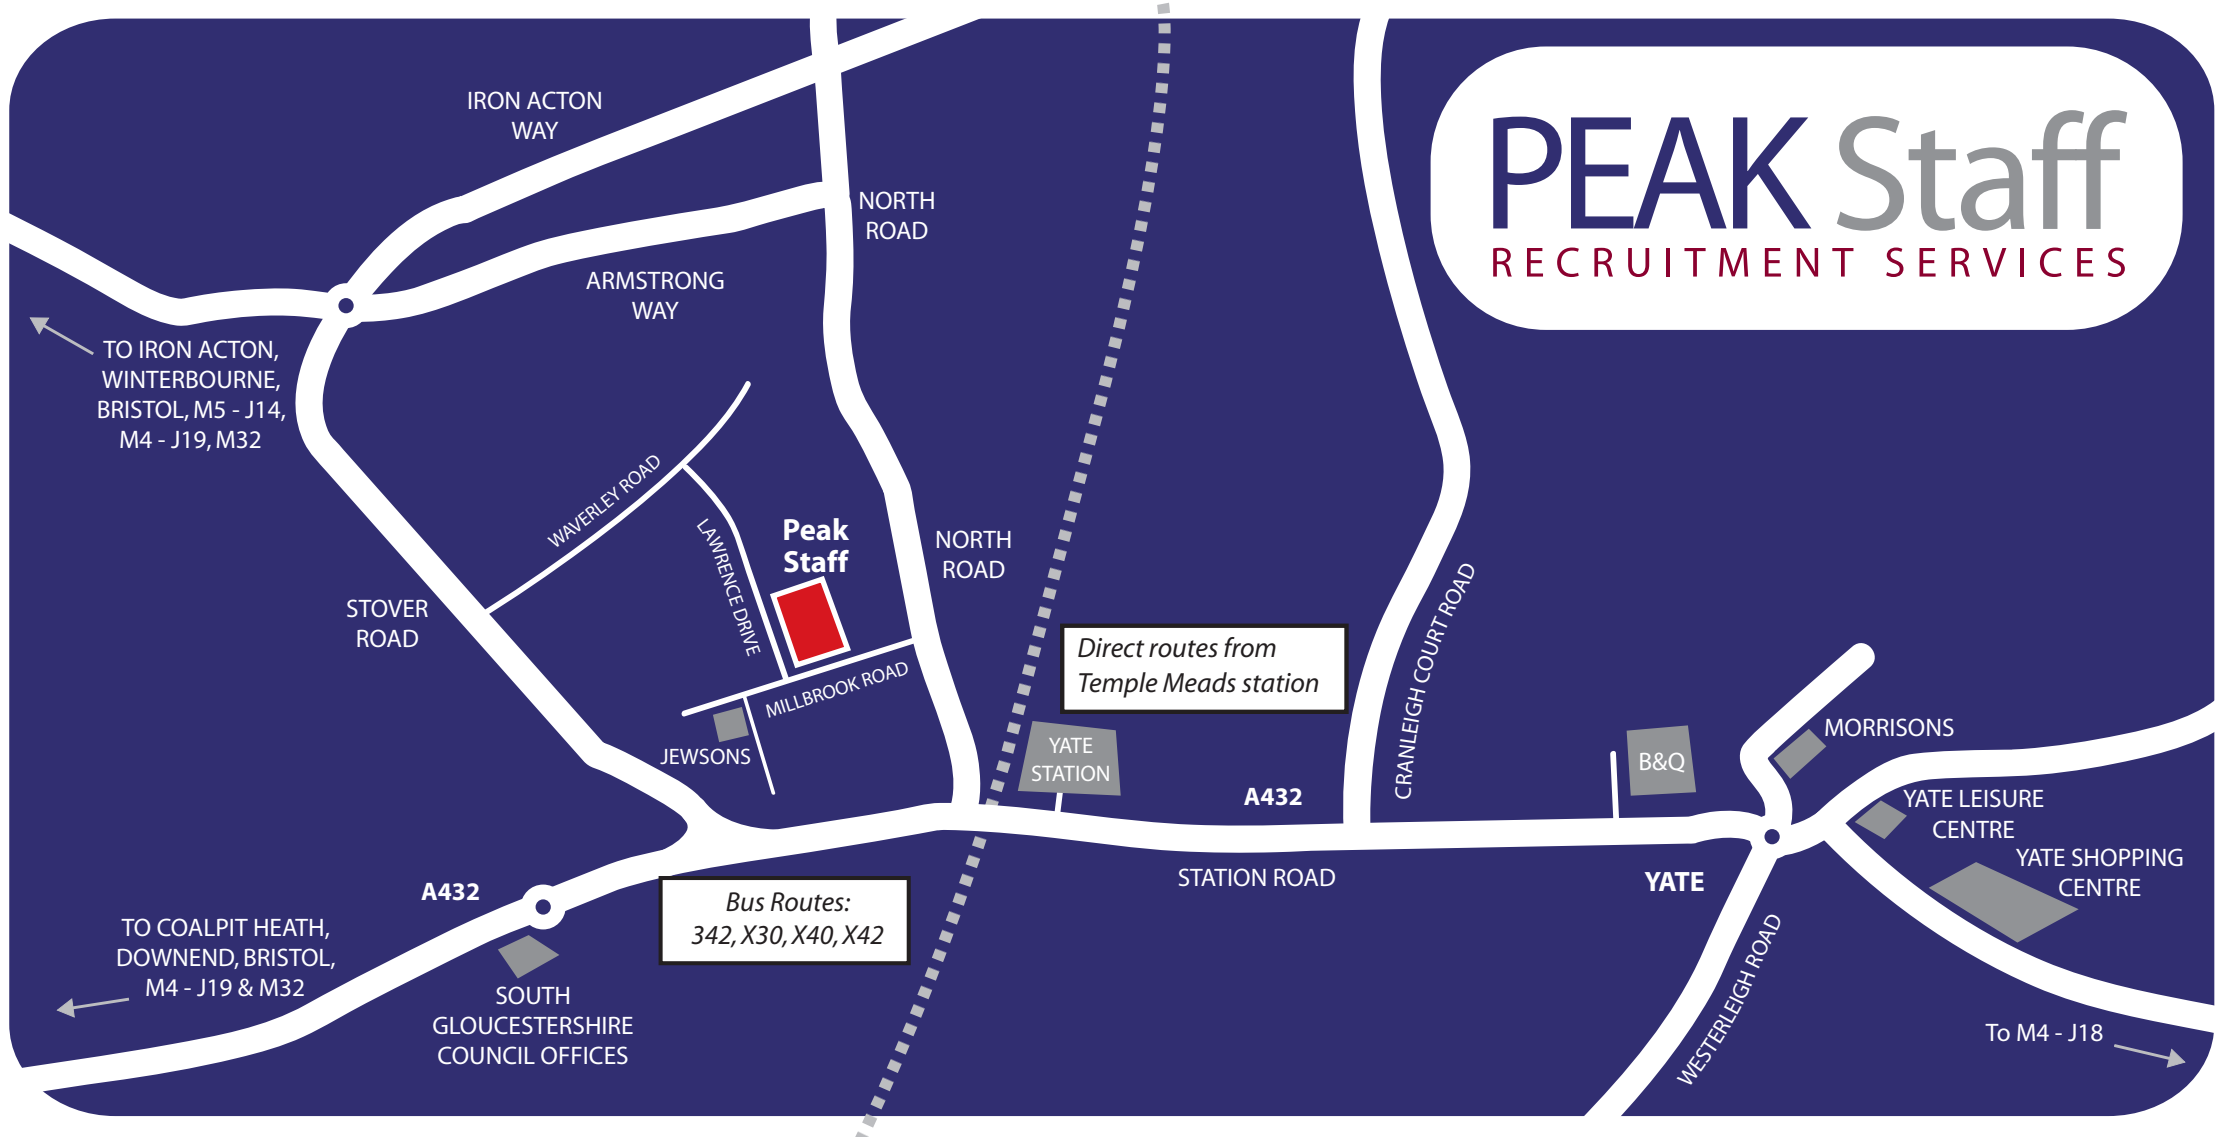

PEAK Staff

RECRUITMENT SERVICES

Direct routes from Temple Meads station

Bus Routes:
342, X30, X40, X42

TO IRON ACTON,
WINTERBOURNE,
BRISTOL, M5 - J14,
M4 - J19, M32

TO COALPIT HEATH,
DOWNEND, BRISTOL,
M4 - J19 & M32

To M4 - J18